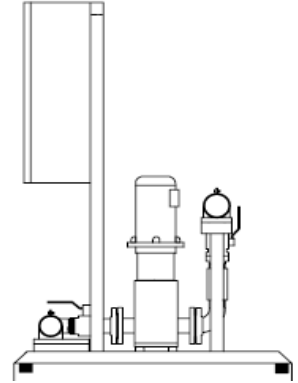

Delta Pak VM Series System Dimensions

Delta Pak VM Frame Styles

Frame Type	Dimensions				208 Volt Max. HP	460 Volt Max. HP
	A	B	C	D		
DUPLEX FRAMES						
1	36	38	30	60	15	20
2	42	42	36	60	25	30
3	42	36	36	66	25	30
TRIPLEX FRAMES						
4	48	30	42	60	15	15
5	54	30	48	60	25	25
6	RTF	RTF	RTF	N/A	30+	30+

Notes:

1. All dimensions are in inches.
2. Dimensions may vary +/- 1/4"
3. Not for construction purposes unless certified.
4. Refer to typical drawing DDPES

UL 65YF
UL 508A

Project:

Engineer:

Agent:

Contractor:
