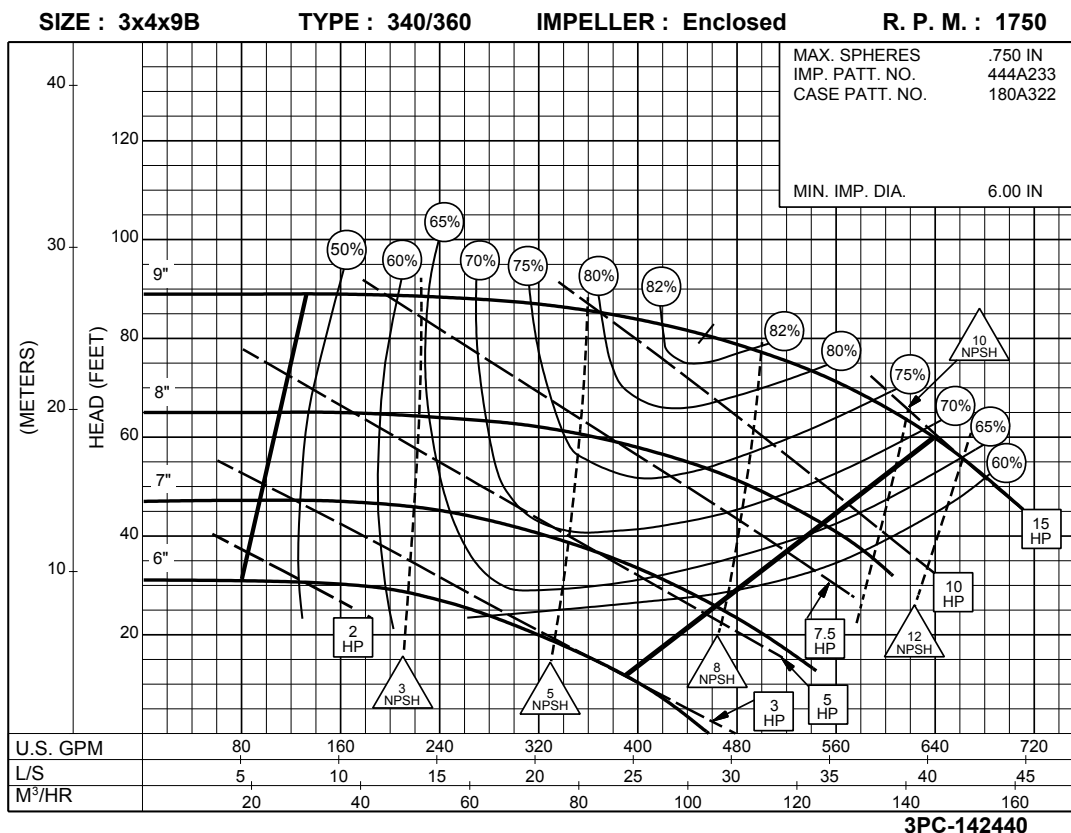

3 x 4 x 9B
SERIES 340 OR 360

ENCLOSED IMPELLER

3500
RPM

1750
RPM