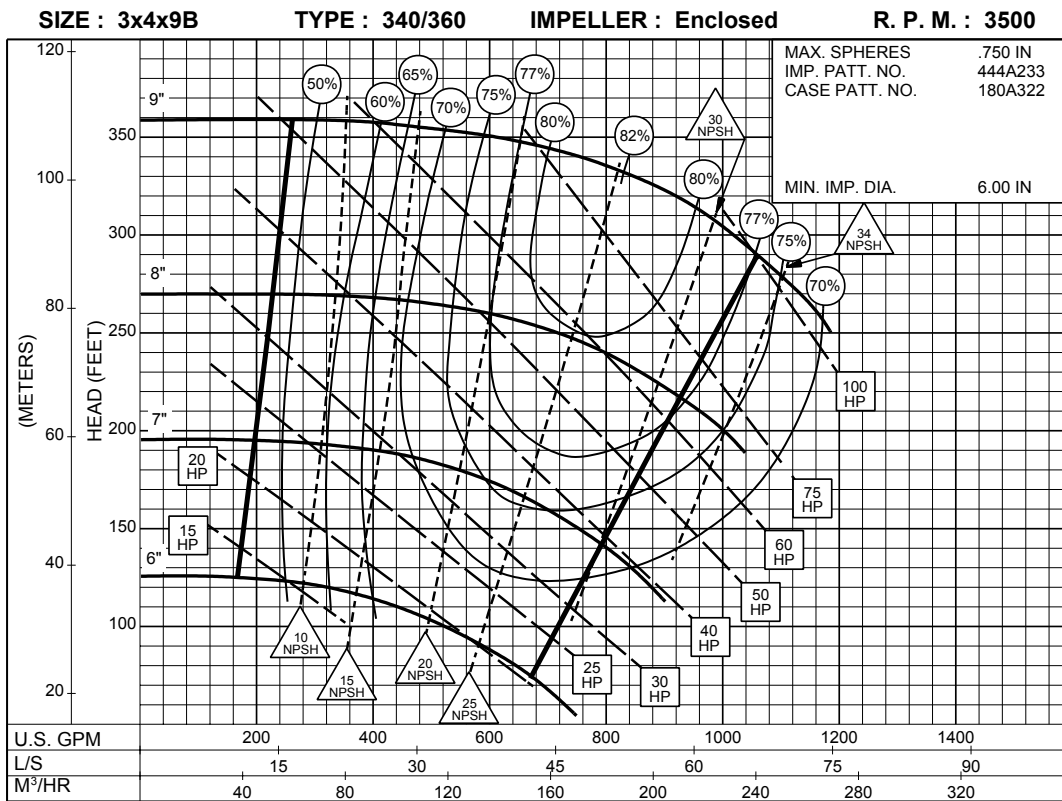

3 x 4 x 9B
SERIES 340 OR 360

ENCLOSED IMPELLER

3500
RPM

1750
RPM