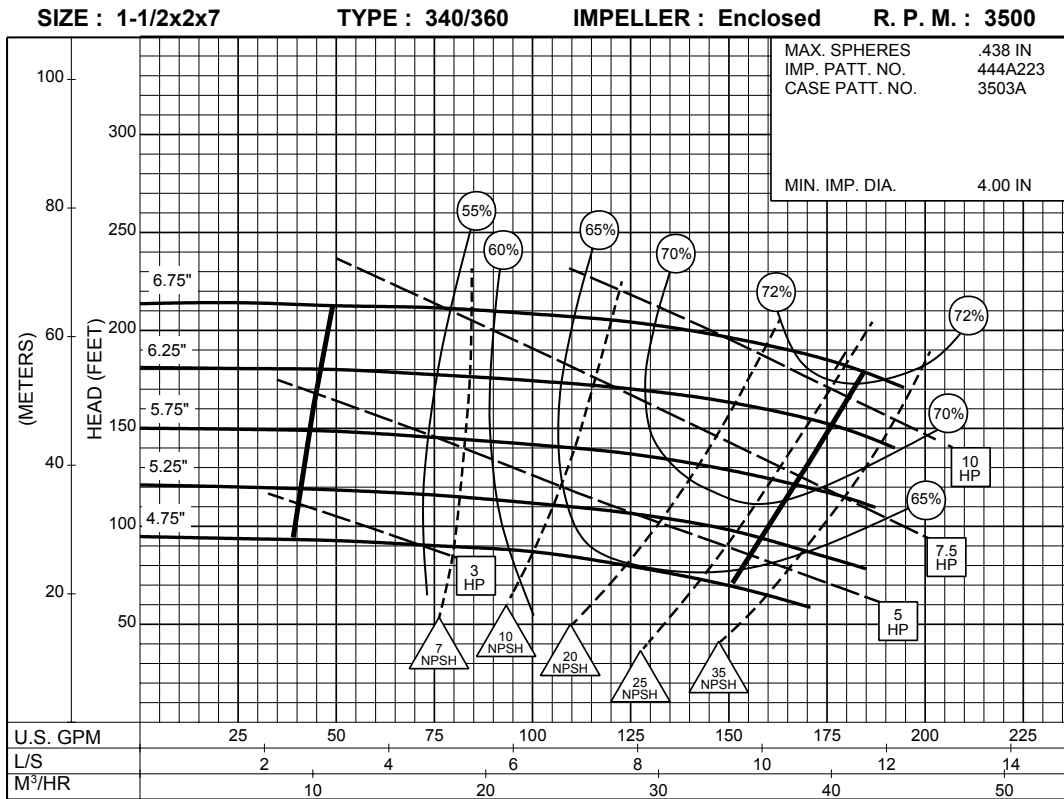

# 1-1/2 x 2 x 7 SERIES 340 OR 360

ENCLOSED IMPELLER

**3PC-116275B**

**3PC-116276A**