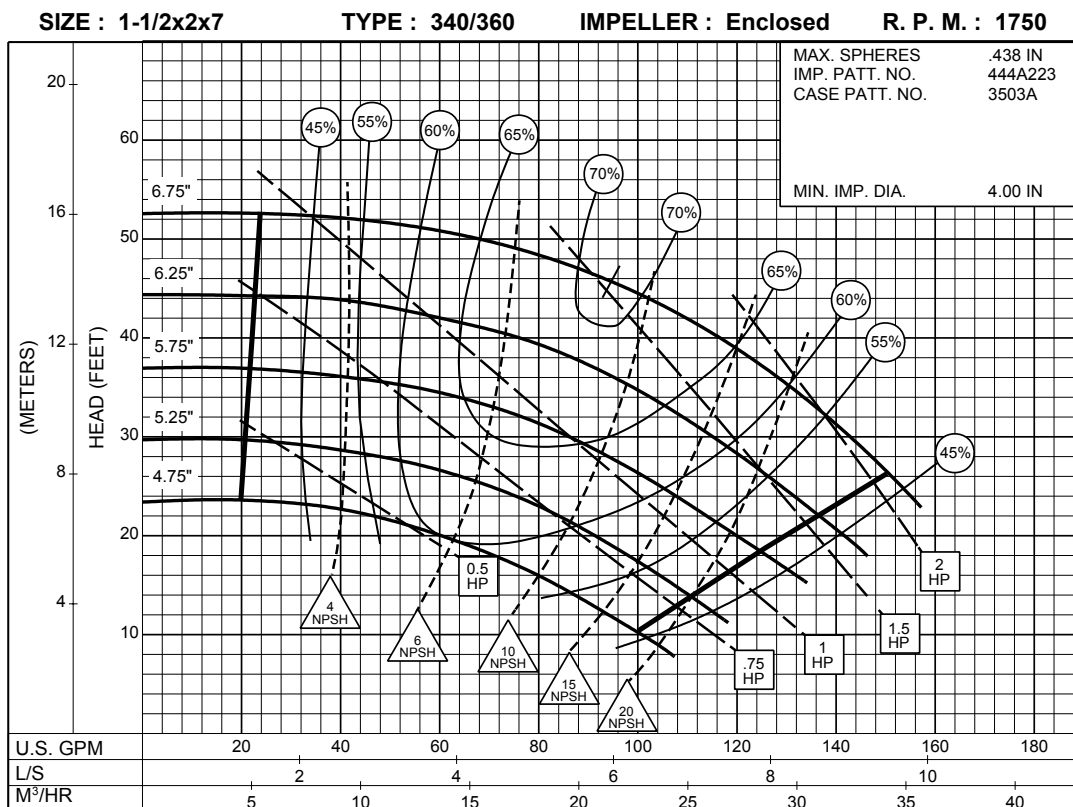

# 1-1/2 x 2 x 7 SERIES 340 OR 360

ENCLOSED IMPELLER

**3PC-116275B**

**3PC-116276A**